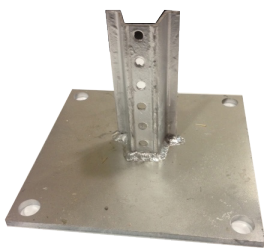

Sign Posts & Hardware

The highest quality posts hardware and breakaway systems for all your commercial safety, oilfield construction traffic and highway sign needs.

Heavy Duty U-Channel Posts:

Hot dipped galvanized steel
6', 7', 8', 10' & 12' standard lengths
Weight - 2.2lbs. per ft.
7/16" holes every inch to fit any sign
Custom lengths available

STOCK

Sign Mounting Brackets:

A variety for each mounting needs
 Special reinforcing ribs
 Use with BAND-IT CLAMPS or VALUSTRAP
 Stainless steel

50 per box
STOCK

Vandlegard-Nut:

Tamper proof
 Conical shaped fastener
 Holds your sign in place - only you can remove it

STOCK

Saddle Bracket

For sign mounting on a jersey barrier

STOCK

Sign Link:

Install signs on 2" grid chain link fence
 Glass filled nylon
 Rust resistant
 5 year warranty

STOCK

Impact Recovery System (IRS) Posts:

48" with base
 Designed with energy-absorbing mechanics to produce a longer-lasting traffic control solution

STOCK

U-Channel Base Plates:

Surface plates are able to be installed to the surface of the ground to avoid having to core out concrete