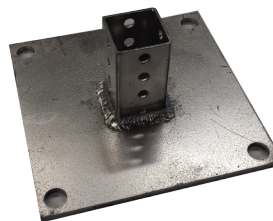

STOCK

Sign Mounting Brackets:

A variety for each mounting needs
 Special reinforcing ribs
 Use with BAND-IT CLAMPS or VALUSTRAP
 Stainless steel

50 per box
 STOCK

Vandlegard-Nut:

Tamper proof
 Conical shaped fastener
 Holds your sign in place - only you can remove it

Surface mounted and spring loaded to rebound from strikes or impact.

STOCK

U-Channel Base Plates:

Surface plates are able to be installed to the surface of the ground to avoid having to core out concrete

10" x 10" Base Plate w/ U Channel Stub

STOCK

Telespar Base Plates:

10" x 10" Base Plate w/ Telespar Stub
 Available in 1 3/4", 2" & 2 1/4"

STOCK

Breakaway Couplers:

Available for round & square posts
 Various sizes available
 Increases safety by allowing the sign to break off above the base if hit