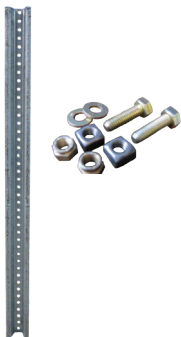

Sign Posts & Hardware

The highest quality posts hardware and breakaway systems for all your commercial safety, oilfield construction traffic and highway sign needs.

Heavy Duty U-Channel Posts:

Hot dipped galvanized steel
6', 7', 8', 10' & 12' standard lengths
Weight - 2.2lbs. per ft.
7/16" holes every inch to fit any sign
Custom lengths available
STOCK

Hardware Sets:

Zinc coated 2 1/2" bolts nuts metal & nylon washers
nylotron spacer
Available in 1/4" and 3/8"
STOCK

42" Base for U-Channel Posts:

Post with lap joint hardware (lock nut square nut spacer, 1 1/4" bolts flat washer)
weight - 2.2lbs. per ft.
Breakaway system
STOCK

Square Posts Anchors & Sleeve:

1 3/4", 2", 2 1/4", or 2 1/2"
Up to 24' lengths
12ga
STOCK

Round Posts:

Hot dipped galvanized steel
1 7/8" or 2 3/8" OD x variable wall thickness
8', 10', 12' standard lengths
15" cast base available for 1 7/8" post
Post caps available
STOCK

Surface mounted and spring loaded to rebound from strikes or impact.

STOCK

U-Channel Base Plates:

Surface plates are able to be installed to the surface of the ground to avoid having to core out concrete