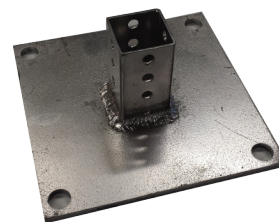

STOCK

Sign Mounting Brackets:

A variety for each mounting needs
 Special reinforcing ribs
 Use with BAND-IT CLAMPS or VALUSTRAP
 Stainless steel

50 per box
STOCK

Vandlegard-Nut:

Tamper proof
 Conical shaped fastener
 Holds your sign in place - only you can remove it

STOCK

Saddle Bracket

For sign mounting on a jersey barrier

STOCK

Sign Link:

Install signs on 2" grid chain link fence
 Glass filled nylon
 Rust resistant
 5 year warranty

STOCK

Impact Recovery System (IRS) Posts:

48" with base
 Designed with energy-absorbing mechanics to produce a longer-lasting traffic control solution

STOCK

U-Channel Base Plates:

Surface plates are able to be installed to the surface of the ground to avoid having to core out concrete

10" x 10" Base Plate w/ U Channel Stub

STOCK

Telespar Base Plates:

10" x 10" Base Plate w/ Telespar Stub
 Available in 1 3/4", 2" & 2 1/4"

STOCK

Breakaway Couplers:

Available for round & square posts
 Various sizes available
 Increases safety by allowing the sign to break off above the base if hit