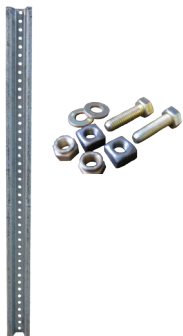

Sign Posts & Hardware

The highest quality posts hardware and breakaway systems for all your commercial safety, oilfield construction traffic and highway sign needs.

Heavy Duty U-Channel Posts:

Hot dipped galvanized steel
6', 7', 8', 10' & 12' standard lengths
Weight - 2.2lbs. per ft.
7/16" holes every inch to fit any sign
Custom lengths available

STOCK

Hardware Sets:

Zinc coated 2 1/2" bolts nuts metal & nylon washers nylontron spacer
Available in 1/4" and 3/8"

STOCK

42" Base for U-Channel Posts:

Post with lap joint hardware (lock nut square nut spacer, 1 1/4" bolts flat washer)
weight - 2.2lbs. per ft.
Breakaway system

STOCK

Square Posts Anchors & Sleeve:

1 3/4", 2", 2 1/4", or 2 1/2"
Up to 24' lengths
12ga

STOCK

Round Posts:

Hot dipped galvanized steel
1 7/8" or 2 3/8" OD x variable wall thickness
8', 10', 12' standard lengths
15" cast base available for 1 7/8" post
Post caps available

STOCK

Flexible Guide Posts/Delineator Posts:

White poly post
66" height
DG3 reflective stripes

STOCK

Flexible Marker Posts:

Engineered to remain flexible year after year
 Stands up to intense sunlight & extreme cold
 66" standard length with pointed end