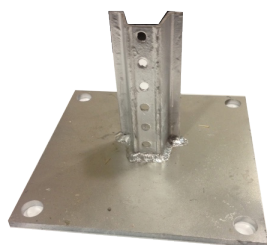

Sign Posts & Hardware

The highest quality posts hardware and breakaway systems for all your commercial safety, oilfield construction traffic and highway sign needs.

Heavy Duty U-Channel Posts:

Hot dipped galvanized steel
6', 7', 8', 10' & 12' standard lengths
Weight - 2.2lbs. per ft.
7/16" holes every inch to fit any sign
Custom lengths available
STOCK

STOCK

Sign Mounting Brackets:

A variety for each mounting needs
 Special reinforcing ribs
 Use with BAND-IT CLAMPS or VALUSTRAP
 Stainless steel

50 per box
 STOCK

Vandlegard-Nut:

Tamper proof
 Conical shaped fastener
 Holds your sign in place - only you can remove it

STOCK

Saddle Bracket

For sign mounting on a jersey barrier

STOCK

Sign Link:

Install signs on 2" grid chain link fence
 Glass filled nylon
 Rust resistant
 5 year warranty

STOCK

FLEX-IMPACT SURFACE STAND:

Surface mounted and spring loaded to rebound from strikes or impact.

STOCK

U-Channel Base Plates:

Surface plates are able to be installed to the surface of the ground to avoid having to core out concrete